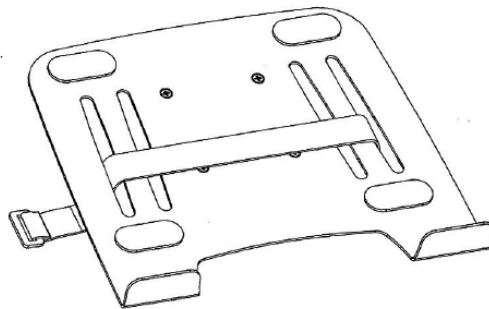

Pluto monitor arm

The Pluto Monitor Arm is the ideal ergonomic and space saving desk mount for any home or office. Its elegant design and powder coated finish add style and functionality to any workspace.

The Pluto Arm is designed for larger, heavier screens. This arm features a weight rating of 15kg. Strong enough for even the all-in-one screens now available.

- **PLEASE NOTE:** 75mm or 100mm VESA compatible
- Weight capacity 15kg per arm
- Height adjustment 460mm height range
- Quick release for easy screen removal
- 80° up/down tilt - 90° left/right pan
- 442mm arm reach
- Dual and Quad arms maximum 27" Monitors
- Colours – silver, white or black finish
- 7-year warranty
- Mounting – desk mount, bolt-through mount included
- **Optional** longer pole – 710mm colour
- **Optional** Extra-long pole – 1000mm colour
- **Optional** Laptop Tray
- **Optional** Laptop Tray Arm and single monitor arm