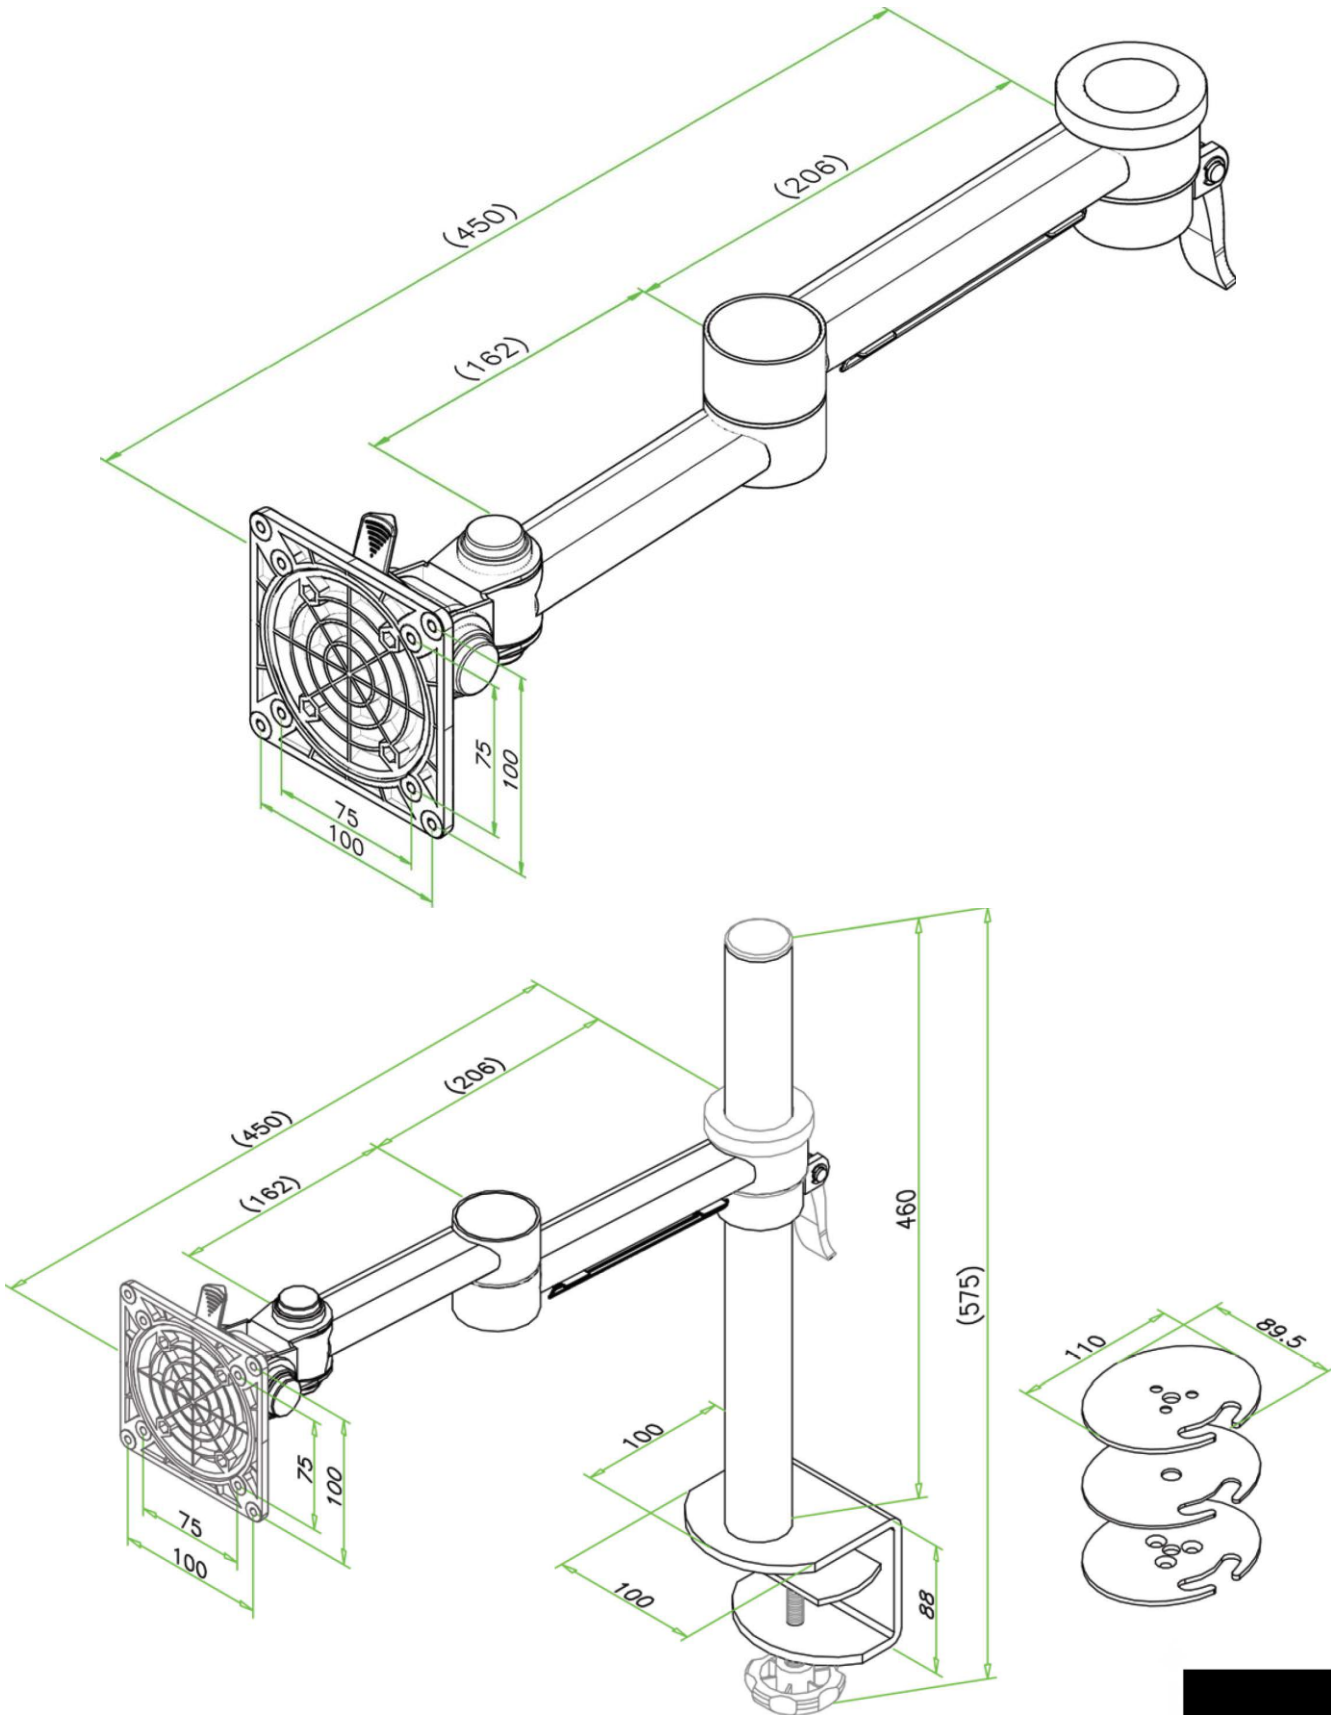

CHAIRCO

81 Baroona Road, Paddington Qld 4064

For further information go to www.chairco.com.au Tel: 3367 3808 E: info@chairco.com.au