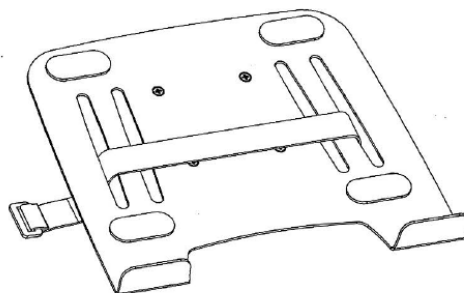

## Pluto monitor arm

The Pluto Monitor Arm is the ideal ergonomic and space saving desk mount for any home or office. Its elegant design and powder coated finish add style and functionality to any workspace.

The Pluto Arm is designed for larger, heavier screens. This arm features a weight rating of 15kg. Strong enough for even the all-in-one screens now available.

- **PLEASE NOTE:** 75mm or 100mm VESA compatible
- Weight capacity 15kg per arm
- Height adjustment 460mm height range
- Quick release for easy screen removal
- 80° up/down tilt
- 90° left/right pan
- 442mm arm reach
- Colours – silver, white or black finish
- 7 year warranty
- Mounting – desk mount, bolt-through mount included
- **Optional** longer pole – 710mm colour
- **Optional** Extra long pole – 1000mm colour
- **Optional** Laptop Tray
- **Optional** Laptop Tray Arm and single monitor arm