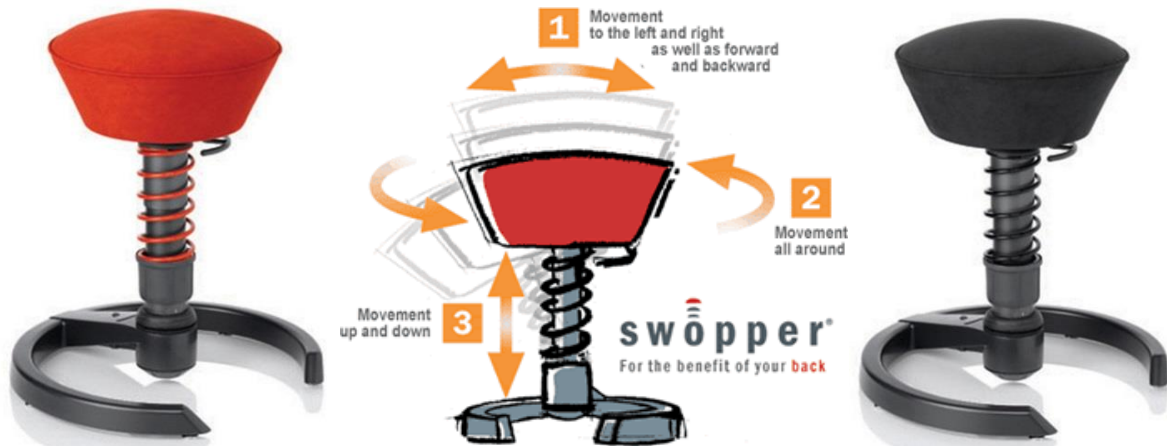

Swopper Classic Active Office Chair

The all-rounder of the swopper family and consists of a cast-iron foot ring, a spring strut with adjustable steel spring and a convex-shaped, padded seat. Height, spring hardness and sideways movement are individually adjustable.

It is the only seat in the world that can adapt to all three dimensions of human movement. This means that the **swopper** moves forward, backward, sideways, all the way around, as well as up and down! You can also adjust the tension and movement of the spring, and change the lateral movement, so it can become more or less stable.

This movement, sometimes called "active sitting" or "sitting in motion" has been shown to be the basis for many beneficial health effects. A person no longer needs to lean forward towards the table and flex their spine to work, as the **swopper's** flexible centre spring will bend forward, so there is no one-sided pressure on your intervertebral discs. Endorsed by ergonomists and architects alike, it's certainly one of a kind!

Features

- Unique design & functionality
- Height adjustable
- Dynamic spring adjustability
- Tension adjustment
- Load Capacity MEDIUM Spring: 60 – 120kg / SMALL Spring: 40 – 70kg
- Made in Germany
- Sideways movement adjustment
- Cast-iron foot ring & convex shaped padded seat
- Available in various high quality cover materials + colours
- **Microfibre fabric:** Soft to the touch, breathable, antistatic & easy to clean